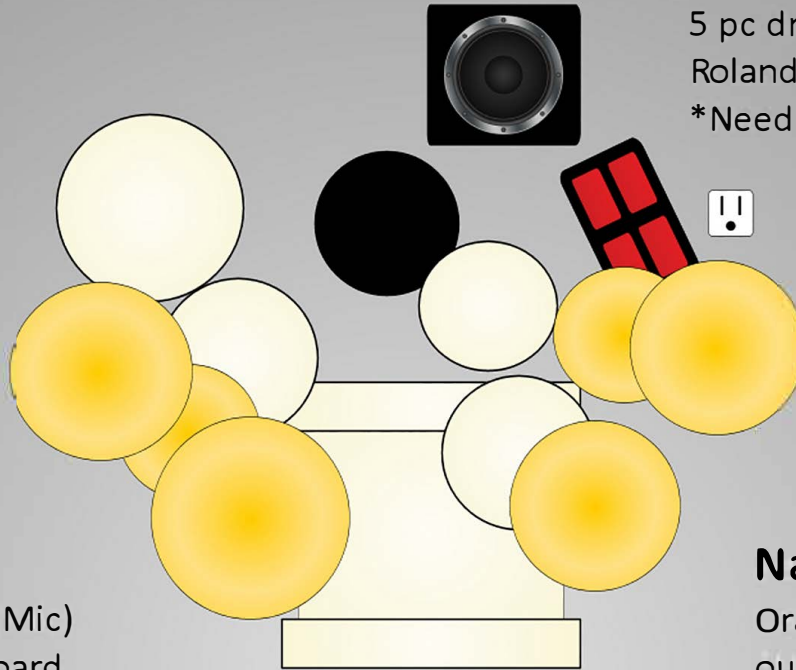

The Seas

Stage Plot

Logan (Guitar)

Peavey 6505+ Amp & 4x12 Cab (Mic)
*Need power for amp & pedalboard

Rich (Drums & Sampler)

5 pc drum kit + cymbals
Roland Sampler (XLR out)
*Need power for sampler & powered monitor

Nate (Bass)

Orange Bass Head & 1 4x10 Cabs (XLR out)
*Need power for amp & pedalboard

Michael (Vocals)

Mic (single vocal)
Boss VE-20 Effects Pedal (XLR out)
Shure Wireless In-Ear Monitors
*Need power for in-ear monitors
& effects pedal