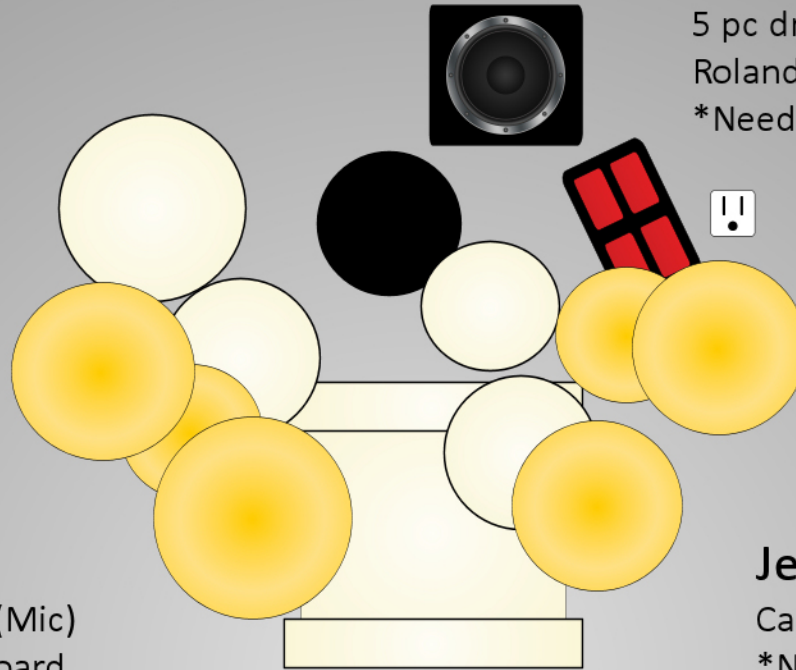

## Stage Plot

### Logan (Guitar)

Peavey 6505+ Amp & 4x12 Cab (Mic)  
\*Need power for amp & pedalboard

### Jeremy (Bass)

Carvin Bass Head & 2 4x10 Cabs (XLR out)  
\*Need power for amp & pedalboard

### Michael (Vocals)

Mic (single vocal)  
Boss VE-20 Effects Pedal (XLR out)  
Shure Wireless In-Ear Monitors  
\*Need power for in-ear monitors  
& effects pedal